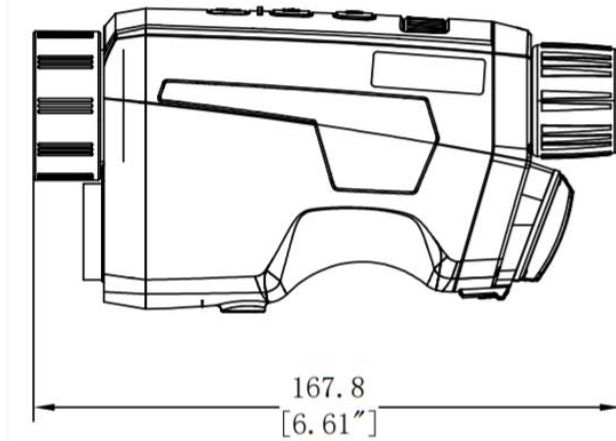

▪ Specification

Thermal Module	
Image Sensor	VOx Uncooled Focal Plane Arrays
Max. Resolution	384 × 288
Frame Rate	50 Hz
Pixel Interval	12 μm
Response Waveband	8 μm to 14 μm
NETD	<35 mK (@25°C, F# = 1.0)
Lens (Focal Length)	35 mm
Detection Range	1800 m
Focus Mode	Manual
Field of View	7.5° × 5.7° (H × V)
Min. Focusing Distance	3 m
Aperture	F1.0
Magnification	3.35
Digital Zoom	1 ×, 2 ×, 4 ×, 8 ×
Optical Module	
Image Sensor	1/2" Progressive Scan CMOS
Focal Length	22 mm
Wavelength	400 nm to 1000 nm
Max. Resolution	1920 × 1080
Min. Illumination	0.001 Lux @ F1.0
Image Display	
Frame Frequency	50 Hz
Display	0.39 inch, OLED, 1024 × 768
Image Mode	White Hot, Black Hot, Red Hot, Fusion, Visible, Image Fusion
FFC (Flat Field Correction) Mode	Auto, Manual, External Correction
Smart Function	
Hot Spot	Yes
Hot Track	Yes
Standby Mode	Yes
System	
Record Video	Yes
Capture Snapshot	Yes
Built-in Memory	16 GB
Power Supply	
Power	Removable Battery
Battery Type	One 18650 battery
Battery Operating Time	5 hours
General	
Protection Level	IP67
Dimension	87.2 mm × 51.2 mm × 167.8 mm (3.43 inch × 2.02 inch × 6.61 inch)
Weight	480 g
Working Temperature	-30 to 55°C
Eye-Relief	19.5 mm

▪ **Available Model**

- GH35

▪ **Dimension**

Unit: mm [inch]

COMPLIANCE NOTICE: The thermal series products might be subject to export controls in various countries or regions, including without limitation, the United States, European Union, United Kingdom and/or other member countries of the Wassenaar Arrangement. Please consult your professional legal or compliance expert or local government authorities for any necessary export license requirements if you intend to transfer, export, re-export the thermal series products between different countries.