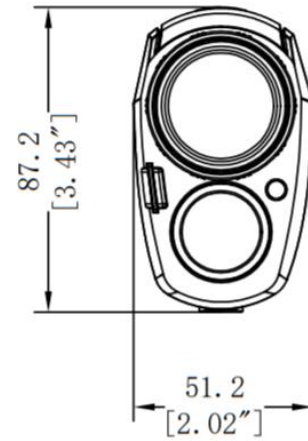

▪ Specification

Thermal Module	
Image Sensor	VOx Uncooled Focal Plane Arrays
Max. Resolution	384 × 288
Frame Rate	50 Hz
Pixel Interval	12 μm
Response Waveband	8 μm to 14 μm
NETD	<35 mK (@25°C, F# = 1.0)
Lens (Focal Length)	35 mm
Detection Range	1800 m
Focus Mode	Manual
Field of View	7.5° × 5.7° (H × V)
Min. Focusing Distance	3 m
Aperture	F1.0
Magnification	3.35
Digital Zoom	1 ×, 2 ×, 4 ×, 8 ×
Optical Module	
Image Sensor	1/2" Progressive Scan CMOS
Focal Length	22 mm
Wavelength	400 nm to 1000 nm
Max. Resolution	1920 × 1080
Min. Illumination	0.001 Lux @ F1.0
Image Display	
Frame Frequency	50 Hz
Display	0.39 inch, OLED, 1024 × 768
Image Mode	White Hot, Black Hot, Red Hot, Fusion, Visible, Image Fusion
FFC (Flat Field Correction) Mode	Auto, Manual, External Correction
Smart Function	
Hot Spot	Yes
Hot Track	Yes
Standby Mode	Yes
System	
Record Video	Yes
Capture Snapshot	Yes
Built-in Memory	16 GB
Power Supply	
Power	Removable Battery
Battery Type	One 18650 battery
Battery Operating Time	5 hours
General	
Protection Level	IP67
Dimension	87.2 mm × 51.2 mm × 167.8 mm (3.43 inch × 2.02 inch × 6.61 inch)
Weight	480 g
Working Temperature	-30 to 55°C
Eye-Relief	19.5 mm

▪ **Available Model**

- GH35

▪ **Dimension**

Unit: mm [inch]

COMPLIANCE NOTICE: The thermal series products might be subject to export controls in various countries or regions, including without limitation, the United States, European Union, United Kingdom and/or other member countries of the Wassenaar Arrangement. Please consult your professional legal or compliance expert or local government authorities for any necessary export license requirements if you intend to transfer, export, re-export the thermal series products between different countries.