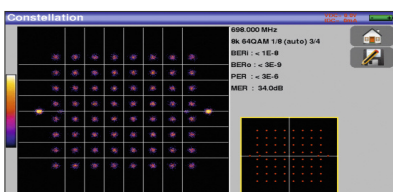

The 7849B includes a checksat mode for satellite and a special tool to align terrestrial antennas. User will have a graphical information combined with a beeper.

■ USB Interface

The 7849B includes one USB interface for updating and getting the benefit of free firmware updates. The interface can be used to transfer measurements data, screens shots to a USB memory stick.

A performing autoset

All measurements displayed on a single screen

Fast spectrum analysis

Constellation diagram

Echoes display with guard interval

freq.	std	RF	C/N	BER	BERo	PER	MER
E44	DVB-T/H	55.1	35.2	<5E-8	<1E-8	<1E-5	34.4
E58	DVB-T/H	59.0	38.7	<5E-8	<1E-8	<1E-5	33.8
E40	DVB-T/H	56.0	36.1	1.3E-6	<1E-8	<1E-5	33.9
E48	DVB-T/H	55.5	35.6	2.3E-7	<1E-8	<1E-5	33.8
E46	DVB-T/H	55.0	35.1	1.0E-6	<1E-8	<1E-5	33.4
10729 VL	DVB-S2	71.0	19.3	3.2E-3	<5E-8	<1E-5	14.4
10743 HL	DVB-S	70.6	30.4	5.1E-6	<1E-8	<2E-5	14.4