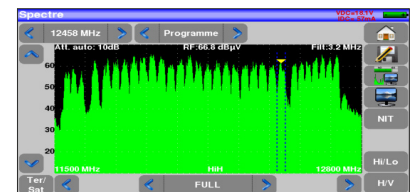

■ All necessary functions and tools to save time

The 7849B has a very simple and intuitive man-machine interface. Special functions have been added to save time and money.

* Only for free-to-air

■ Checking the alignment of antennas

The 7849B includes a checksat mode for satellite and a special tool to align terrestrial antennas. User will have a graphical information combined with a beeper.

■ USB Interface

The 7849B includes one USB interface for updating and getting the benefit of free firmware updates. The interface can be used to transfer measurements data, screens shots to a USB memory stick.

A performing autoset

All measurements displayed on a single screen

Fast spectrum analysis

Constellation diagram

Echoes display with guard interval

freq.	std	RF	C/N	BER	BERo	PER	MER
E44	DVB-T/H	55.1	35.2	<5E-8	<1E-8	<1E-5	34.4
E58	DVB-T/H	59.0	38.7	<5E-8	<1E-8	<1E-5	33.8
E40	DVB-T/H	56.0	36.1	1.3E-6	<1E-8	<1E-5	33.9
E48	DVB-T/H	55.5	35.6	2.3E-7	<1E-8	<1E-5	33.8
E46	DVB-T/H	55.0	35.1	1.0E-6	<1E-8	<1E-5	33.4
10729 VL	DVB-S2	71.0	19.3	3.2E-3	<5E-8	<1E-5	14.4
10743 HL	DVB-S	70.6	30.4	5.1E-6	<1E-8	<2E-5	14.4