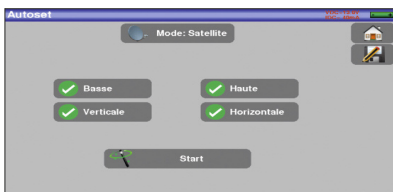

■ All necessary functions and tools to save time

The 7849B has a very simple and intuitive man-machine interface. Special functions have been added to save time and money.

* Only for free-to-air

■ Checking the alignment of antennas

The 7849B includes a checksat mode for satellite and a special tool to align terrestrial antennas. User will have a graphical information combined with a beeper.

■ USB Interface

The 7849B includes one USB interface for updating and getting the benefit of free firmware updates. The interface can be used to transfer measurements data, screens shots to a USB memory stick.