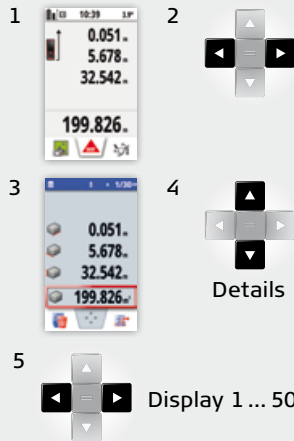

2

Measure

3

2 sec.

OFF

Smart Base

Overview

- Status Bar/Level
- Reference
- Active Function
- Main Line (Result)
- Selection keys linked to the symbol above
- ON/DIST
- Pointfinder (viewscreen)
- Function Screen
- Navigation
- Clear/Off
- Add/Subtract

(Navigate) Functions

Reference/settings

Memory

More results

Pointfinder

Take photo

Take screen shot

? Helpfunctions