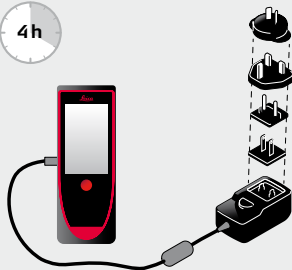

Settings

1

2

- Tilt units
- Distance units
- Beep
- Digital level
- Keypad lock
- Bluetooth® Smart, WLAN
- Tilt calibration
- Favorites
- Illumination
- Date and Time
- Compass adjustment
- Touch screen
- Offset
- Reset
- Information
- Levelling alert

Personalized favorites

1

2

3

Charging

Operation

1

ON

2

Measure

3

2 sec.

OFF

Smart Base

Overview

- Status Bar/Level
- Reference
- Active Function
- Main Line (Result)
- Selection keys linked to the symbol above
- ON/DIST
- Pointfinder (viewscreen)
- Function Screen
- Navigation
- Clear/Off
- Add/Subtract