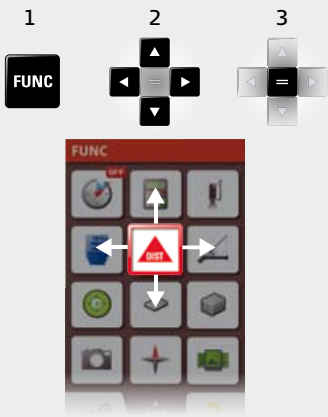

Settings

1

2

- Tilt units
- Distance units
- Beep
- Digital level
- Keypad lock
- Bluetooth® Smart, WLAN
- Tilt calibration
- Favorites
- Illumination
- Date and Time
- Compass adjustment
- Touch screen
- Offset
- Reset
- Information
- Levelling alert

2

Measure

3

2 sec.

OFF

Smart Base

Overview

- Status Bar/Level
- Reference
- Active Function
- Main Line (Result)
- Selection keys linked to the symbol above
- ON/DIST
- Pointfinder (viewscreen)
- Function Screen
- Navigation
- Clear/Off
- Add/Subtract

Unlock keypad

1

2

Within 2 sec.

Quick Start

Leica DISTO™ S910

- when it has to be right

Leica
Geosystems

(Navigate) Functions

Reference/settings

Memory

More results

Pointfinder

Take photo

Take screen shot

? Helpfunctions