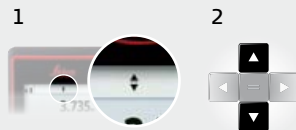

(Navigate) Functions

Reference/settings

Memory

More results

Pointfinder

Take photo

Take screen shot

? Helpfunctions