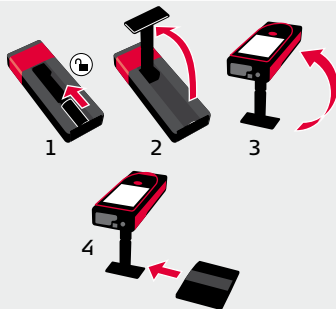

Settings

1

2

- Tilt units
- Distance units
- Beep
- Digital level
- Keypad lock
- Bluetooth® Smart, WLAN
- Tilt calibration
- Favorites
- Illumination
- Date and Time
- Compass adjustment
- Touch screen
- Offset
- Reset
- Information
- Levelling alert

2

Measure

3

2 sec.

OFF

Smart Base

Overview

- Status Bar/Level
- Reference
- Active Function
- Main Line (Result)
- Selection keys linked to the symbol above
- ON/DIST
- Pointfinder (viewscreen)
- Function Screen
- Navigation
- Clear/Off
- Add/Subtract

Unlock keypad

1

2

Within 2 sec.

Quick Start

Leica DISTO™ S910

- when it has to be right

Leica
Geosystems