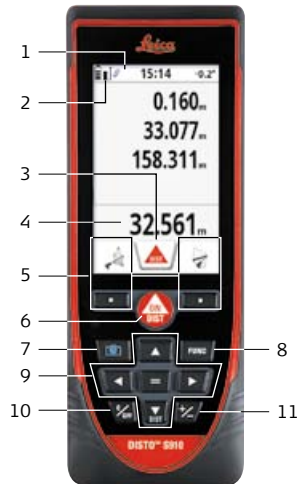

Quick Start

Leica DISTO™ S910

- when it has to be right

Leica
Geosystems