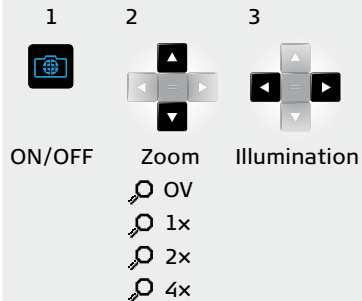

(Navigate) Functions

Reference/settings

Memory

More results

Pointfinder

Take photo

Take screen shot

? Helpfunctions