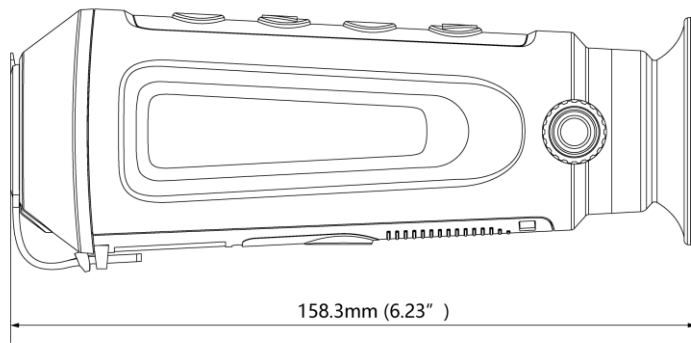

▪ Key Feature

- 256×192 resolution, $12 \mu\text{m}$, high sensitivity detector
- Adaptive AGC, DDE, 3D DNR, NETD less than 35 mK (@ $25 \text{ }^\circ\text{C}$), $F\# = 1.0$
- 720×540 resolution 0.2-inch LCOS display
- Built-in rechargeable lithium battery
- Up to 8 hours continuous running
- Hot Spot
- Type-C Interface

▪ Specification

Thermal Module	
Image Sensor	VOx Uncooled Focal Plane Arrays
Max. Resolution	256 × 192
Pixel Interval	12 μm
Response Waveband	8 μm to 14 μm
NETD	Less than 35 mK (@ 25 °C), F# = 1.0
Lens (Focal Length)	9.7 mm
Field of View	18.00° × 13.55° (H × V)°
Digital Zoom	1 ×, 2 ×, 4 ×, 8 ×
Aperture	F1.0
Magnification	1 to 8
Image Display	
Display	0.2 inch, LCOS, 720× 540
FFC (Flat Field Correction) Mode	Auto, Manual, External Correction
Palettes	Black Hot, White Hot, Red Hot, Fusion
Frame Frequency	25 Hz
Smart Function	
Hot Spot	Yes
Standby Mode	Yes
Detection Range	458 m
System	
Built-in Memory	8 GB
Built-in Memory Capacity	220,000 pictures
Record Video	Yes
Capture Snapshot	Yes
Power Supply	
Battery Type	Lithium battery
Battery Operating Time	8 hours continuous running with Wi-Fi hot spot function off (@ 25 °C) 6 hours continuous running with Wi-Fi hot spot function on (@ 25 °C)
Battery Capacity Display	Yes
General	
Power	5 VDC/2 A, 1.5 W, Type-C Interface
Work Temperature	- 20 °C to 55 °C (- 4 °F to 131 °F)
Protection Level	IP67
Dimension	158.3 mm × 61 mm × 57 mm (6.23" × 2.40" × 2.24")
Weight	260 g (0.57 lb)

▪ Available Model

HM-TS02-10XG/W-LE10

Dimension

Unit: mm [Inch]

Accessory

Quick Start Guide (x1)

Non-dust Cloth (x1)

USB Cable (x1)