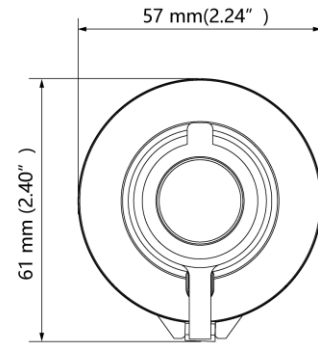

▪ Key Feature

- 256×192 resolution, $12 \mu\text{m}$, high sensitivity detector
- Adaptive AGC, DDE, 3D DNR, NETD less than 35 mK (@ $25 \text{ }^\circ\text{C}$), $F\# = 1.0$
- 720×540 resolution 0.2-inch LCOS display
- Built-in rechargeable lithium battery
- Up to 8 hours continuous running
- Hot Spot
- Type-C Interface

▪ Specification

Thermal Module	
Image Sensor	VOx Uncooled Focal Plane Arrays
Max. Resolution	256 × 192
Pixel Interval	12 μm
Response Waveband	8 μm to 14 μm
NETD	Less than 35 mK (@ 25 °C), F# = 1.0
Lens (Focal Length)	9.7 mm
Field of View	18.00° × 13.55° (H × V)°
Digital Zoom	1 ×, 2 ×, 4 ×, 8 ×
Aperture	F1.0
Magnification	1 to 8
Image Display	
Display	0.2 inch, LCOS, 720× 540
FFC (Flat Field Correction) Mode	Auto, Manual, External Correction
Palettes	Black Hot, White Hot, Red Hot, Fusion
Frame Frequency	25 Hz
Smart Function	
Hot Spot	Yes
Standby Mode	Yes
Detection Range	458 m
System	
Built-in Memory	8 GB
Built-in Memory Capacity	220,000 pictures
Record Video	Yes
Capture Snapshot	Yes
Power Supply	
Battery Type	Lithium battery
Battery Operating Time	8 hours continuous running with Wi-Fi hot spot function off (@ 25 °C) 6 hours continuous running with Wi-Fi hot spot function on (@ 25 °C)
Battery Capacity Display	Yes
General	
Power	5 VDC/2 A, 1.5 W, Type-C Interface
Work Temperature	- 20 °C to 55 °C (- 4 °F to 131 °F)
Protection Level	IP67
Dimension	158.3 mm × 61 mm × 57 mm (6.23" × 2.40" × 2.24")
Weight	260 g (0.57 lb)

▪ Available Model

HM-TS02-10XG/W-LE10

Dimension

Unit: mm [Inch]

Accessory

Quick Start Guide (x1)

Non-dust Cloth (x1)

USB Cable (x1)